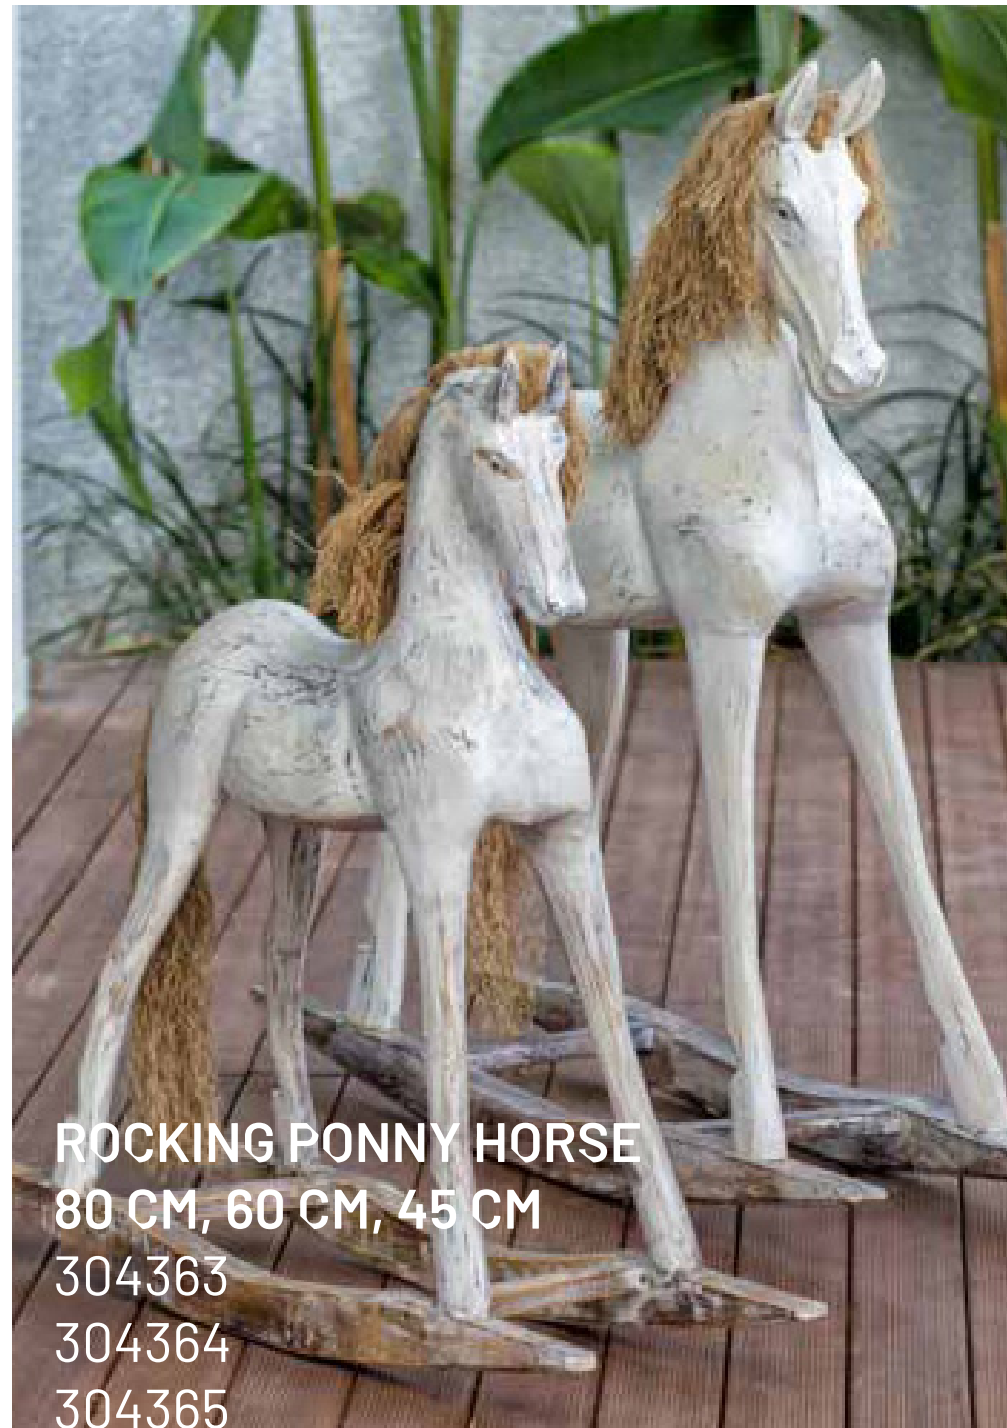

c. CROCODILE
GOLDEN SKULL
10*22*14H
302708

SADIE BASKET
DIA 60*70H
302839

Home Decor

Home Decor

Home Decor

Home Decor

ROCKING PONNY HORSE
80 CM, 60 CM, 45 CM
304363
304364
304365

HORSE DECO
35*10*45H
303073