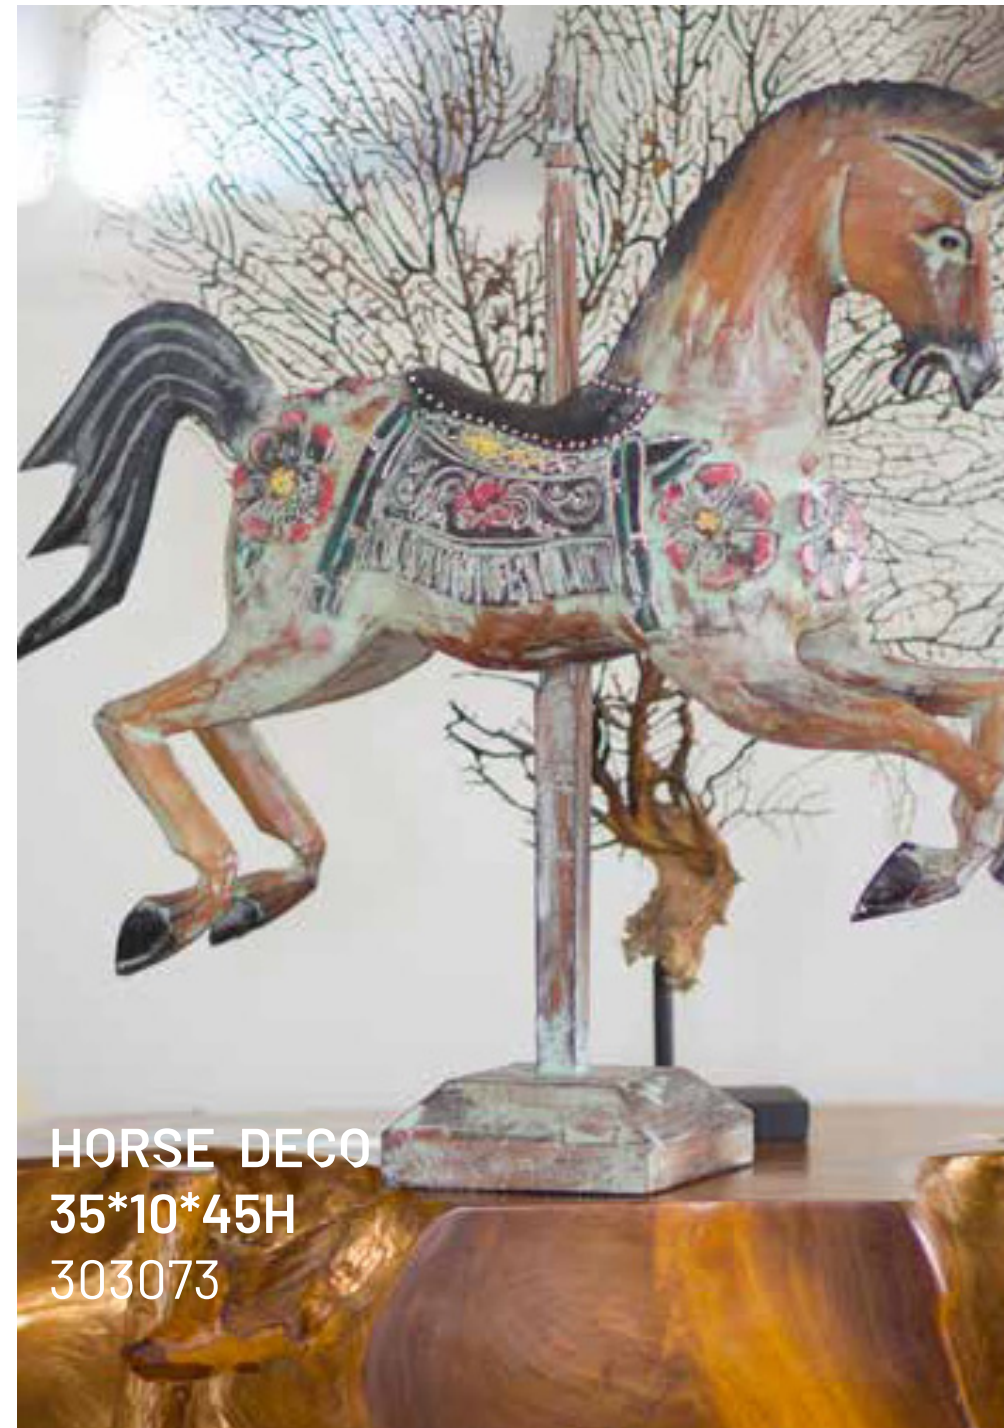

c. CROCODILE
GOLDEN SKULL
10*22*14H
302708

SADIE BASKET
DIA 60*70H
302839

Home Decor

Home Decor

Home Decor

Home Decor

ROCKING PONNY HORSE
80 CM, 60 CM, 45 CM
304363
304364
304365

HORSE DECO
35*10*45H
303073